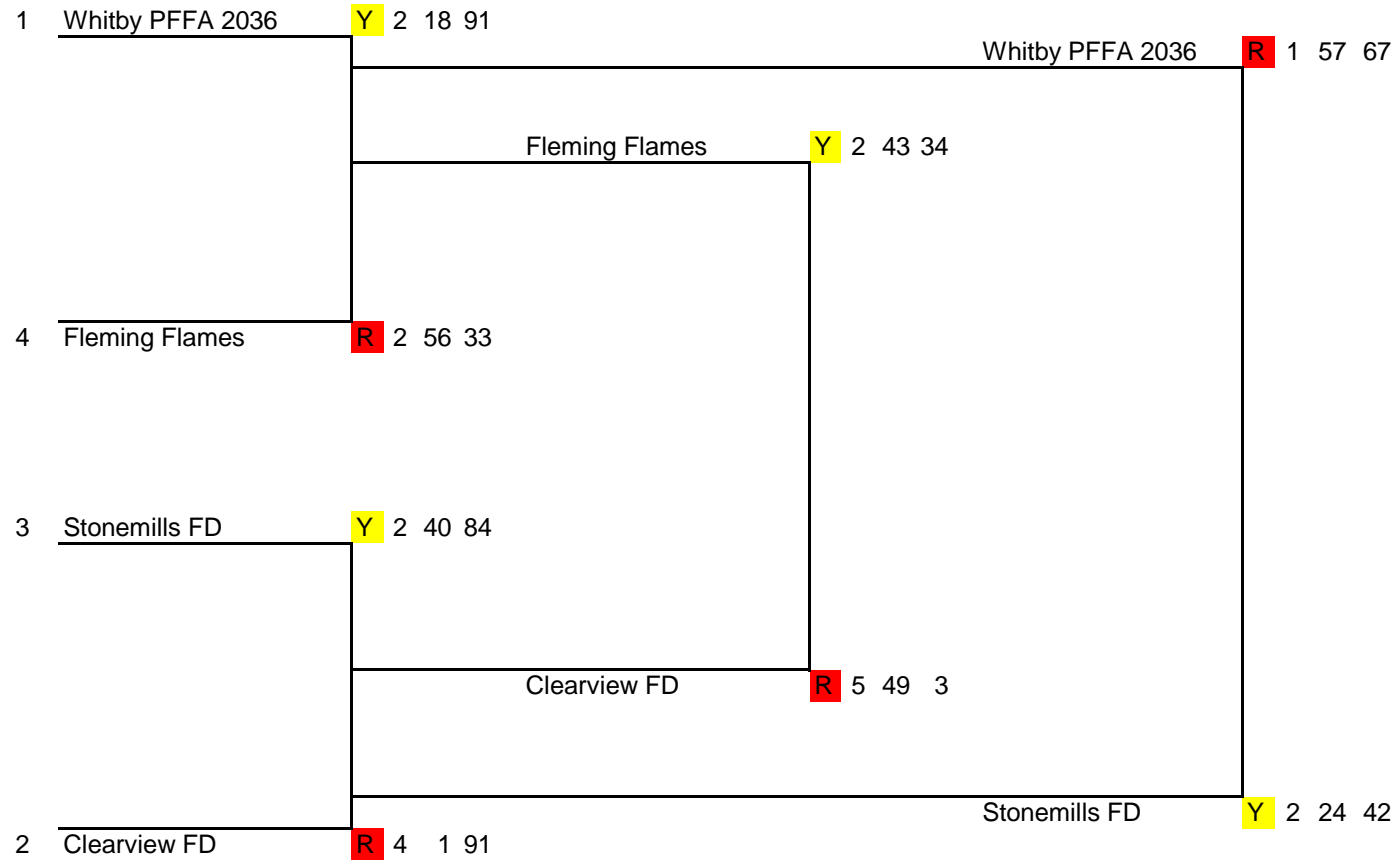

**Knockout Tournament**

WOMEN'S RELAY

Seeding Round	L	1st Round Knockout	L	Bronze Medal Round	L	Gold Medal Round	L
---------------	---	--------------------	---	--------------------	---	------------------	---

- 1 Stonemills FD - Ladies Y 4 52 5
- 2 Whitby Prof FF Ass 2036 - Ladies R 1 58 57
- 3 Fleming Flames - Team 1 Ladies Y 5 17 75
- 4 Clearview FD - Ladies R 4 08 18

**Women's Relay**

- 1 Whitby PFFA 2036
- 2 Stonemills Ladies
- 3 Fleming Flames Ladies