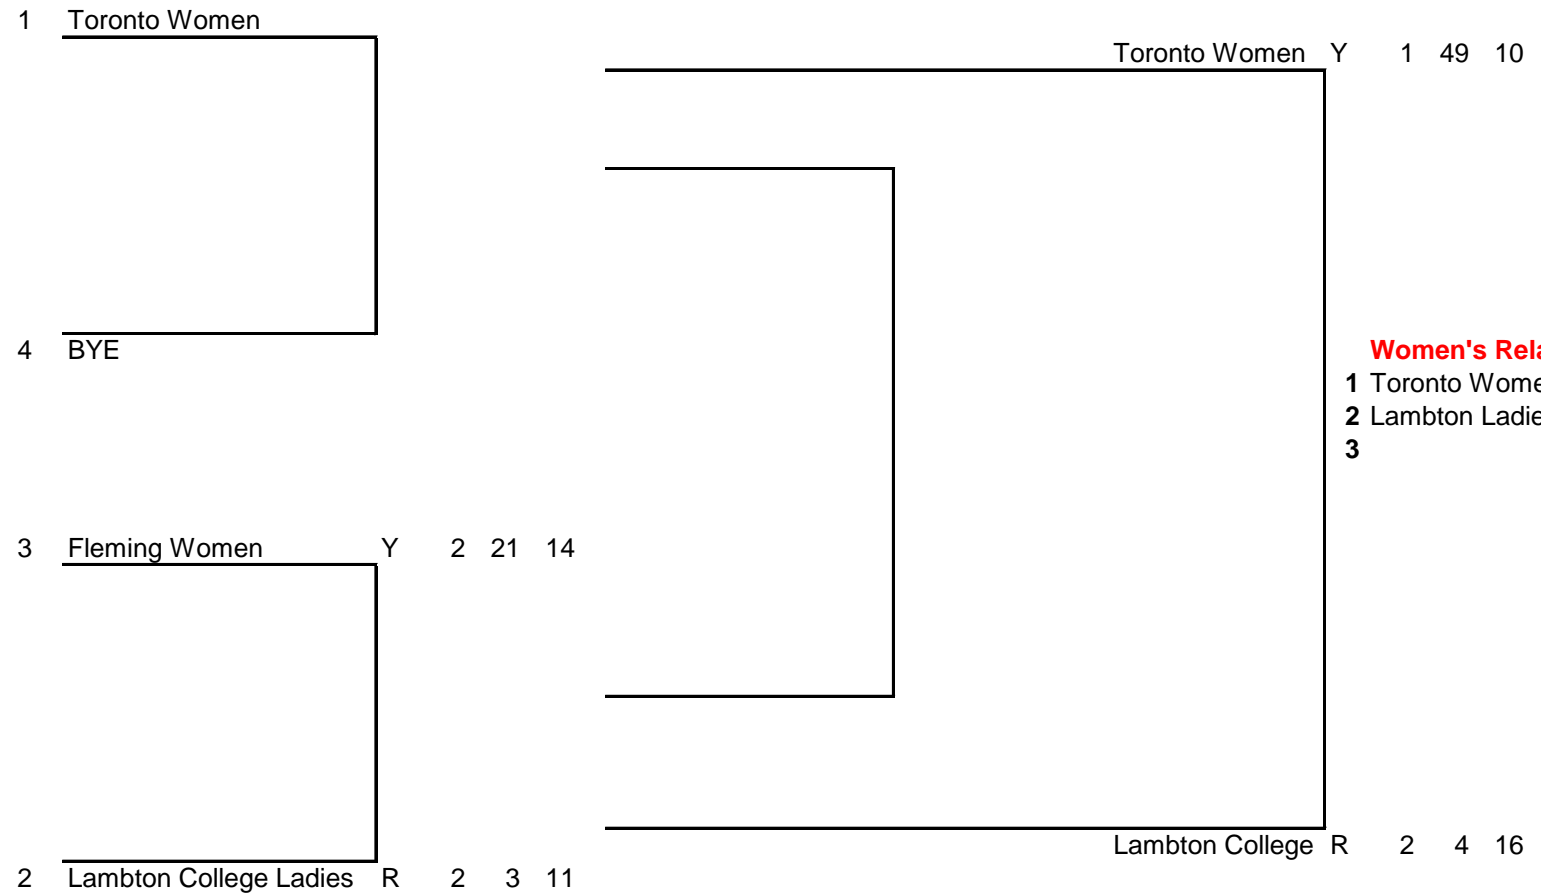

Knockout Tournament

Port Elgin Women's Relay 2015

Seeding Round	L	1st Round Knockout	L	Bronze Medal Round	L	Gold Medal Round	L

1	Lambton College Ladies	2	06	98
2	Fleming College Women	2	23	48
3	Toronto Women	1	51	24
4				

Women's Relay
1 Toronto Women
2 Lambton Ladies
3