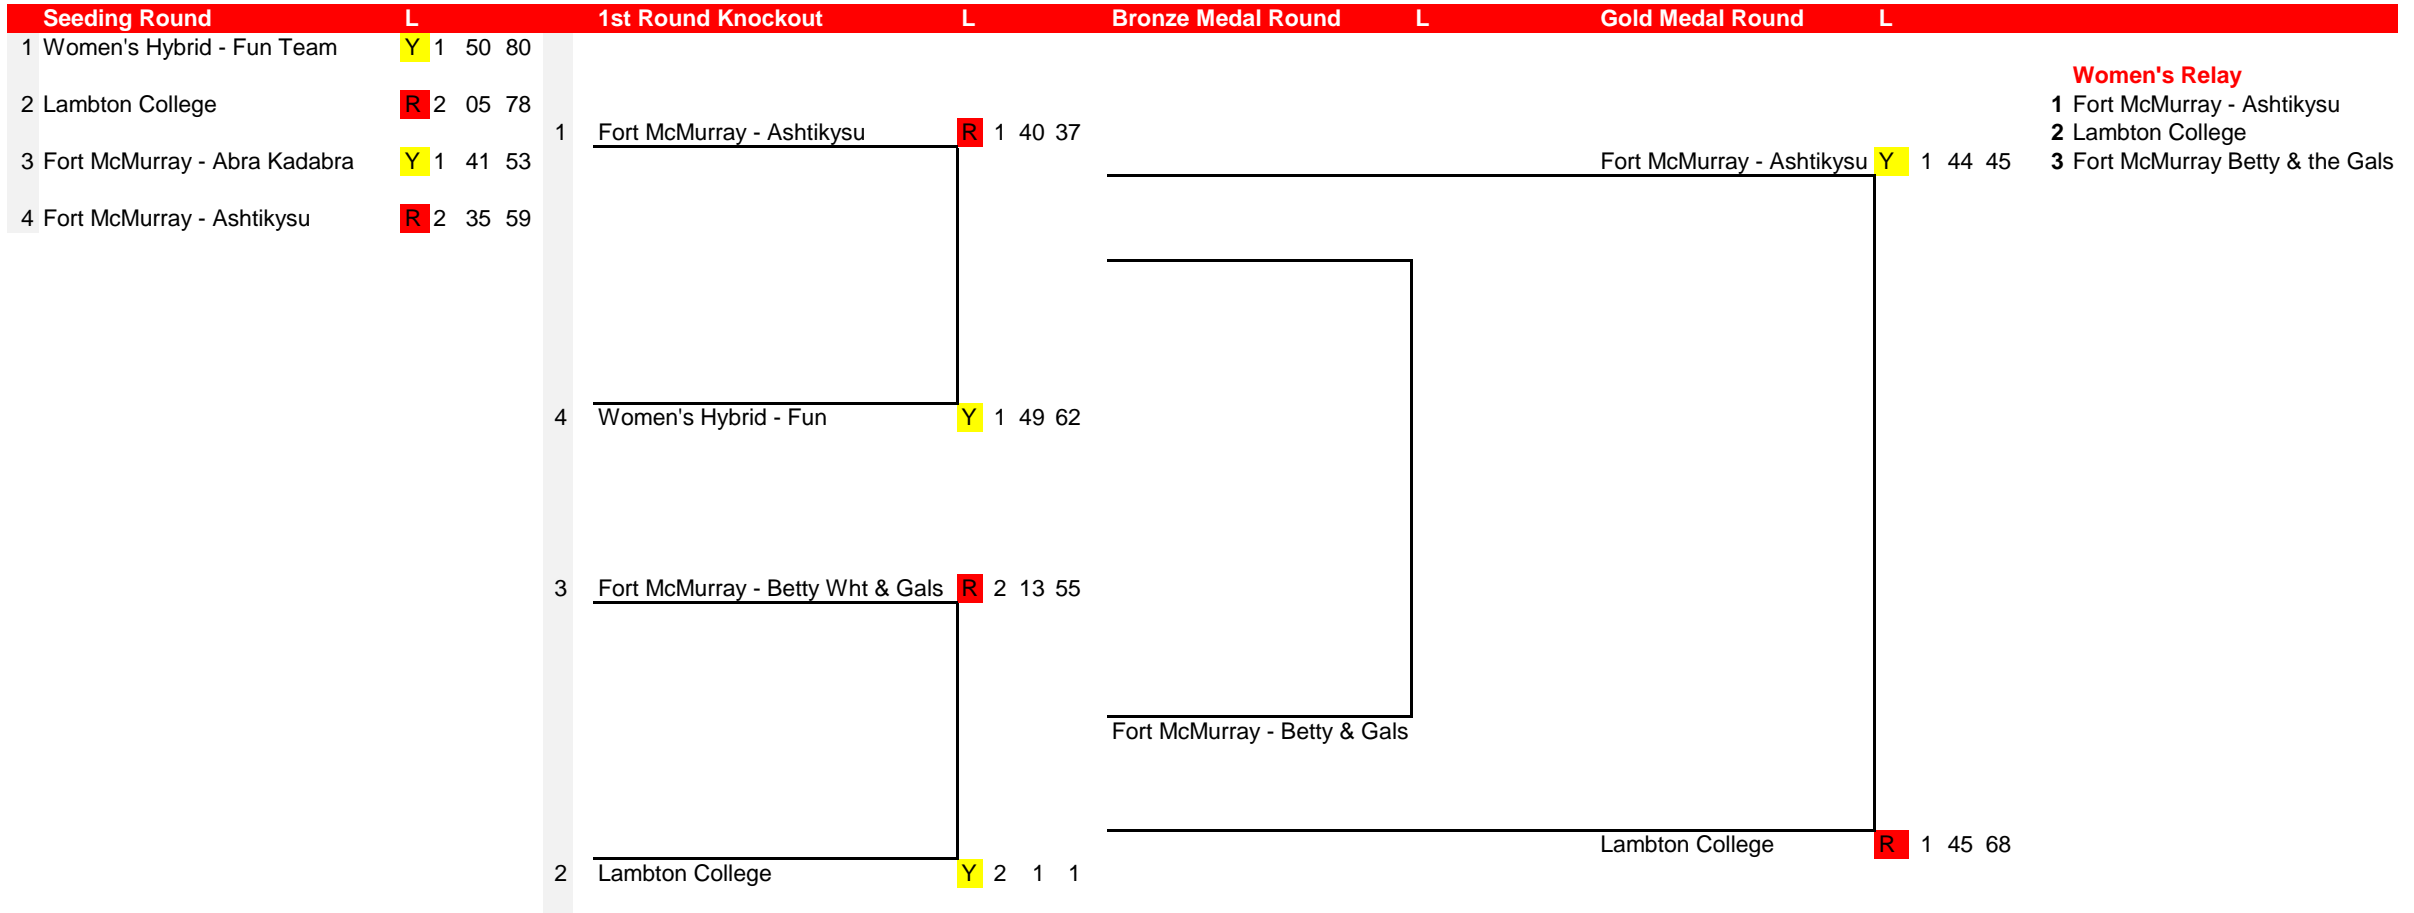

**Knockout Tournament**

- Women's Relay**
- 1 Fort McMurray - Ashtikysu
  - 2 Lambton College
  - 3 Fort McMurray Betty & the Gals